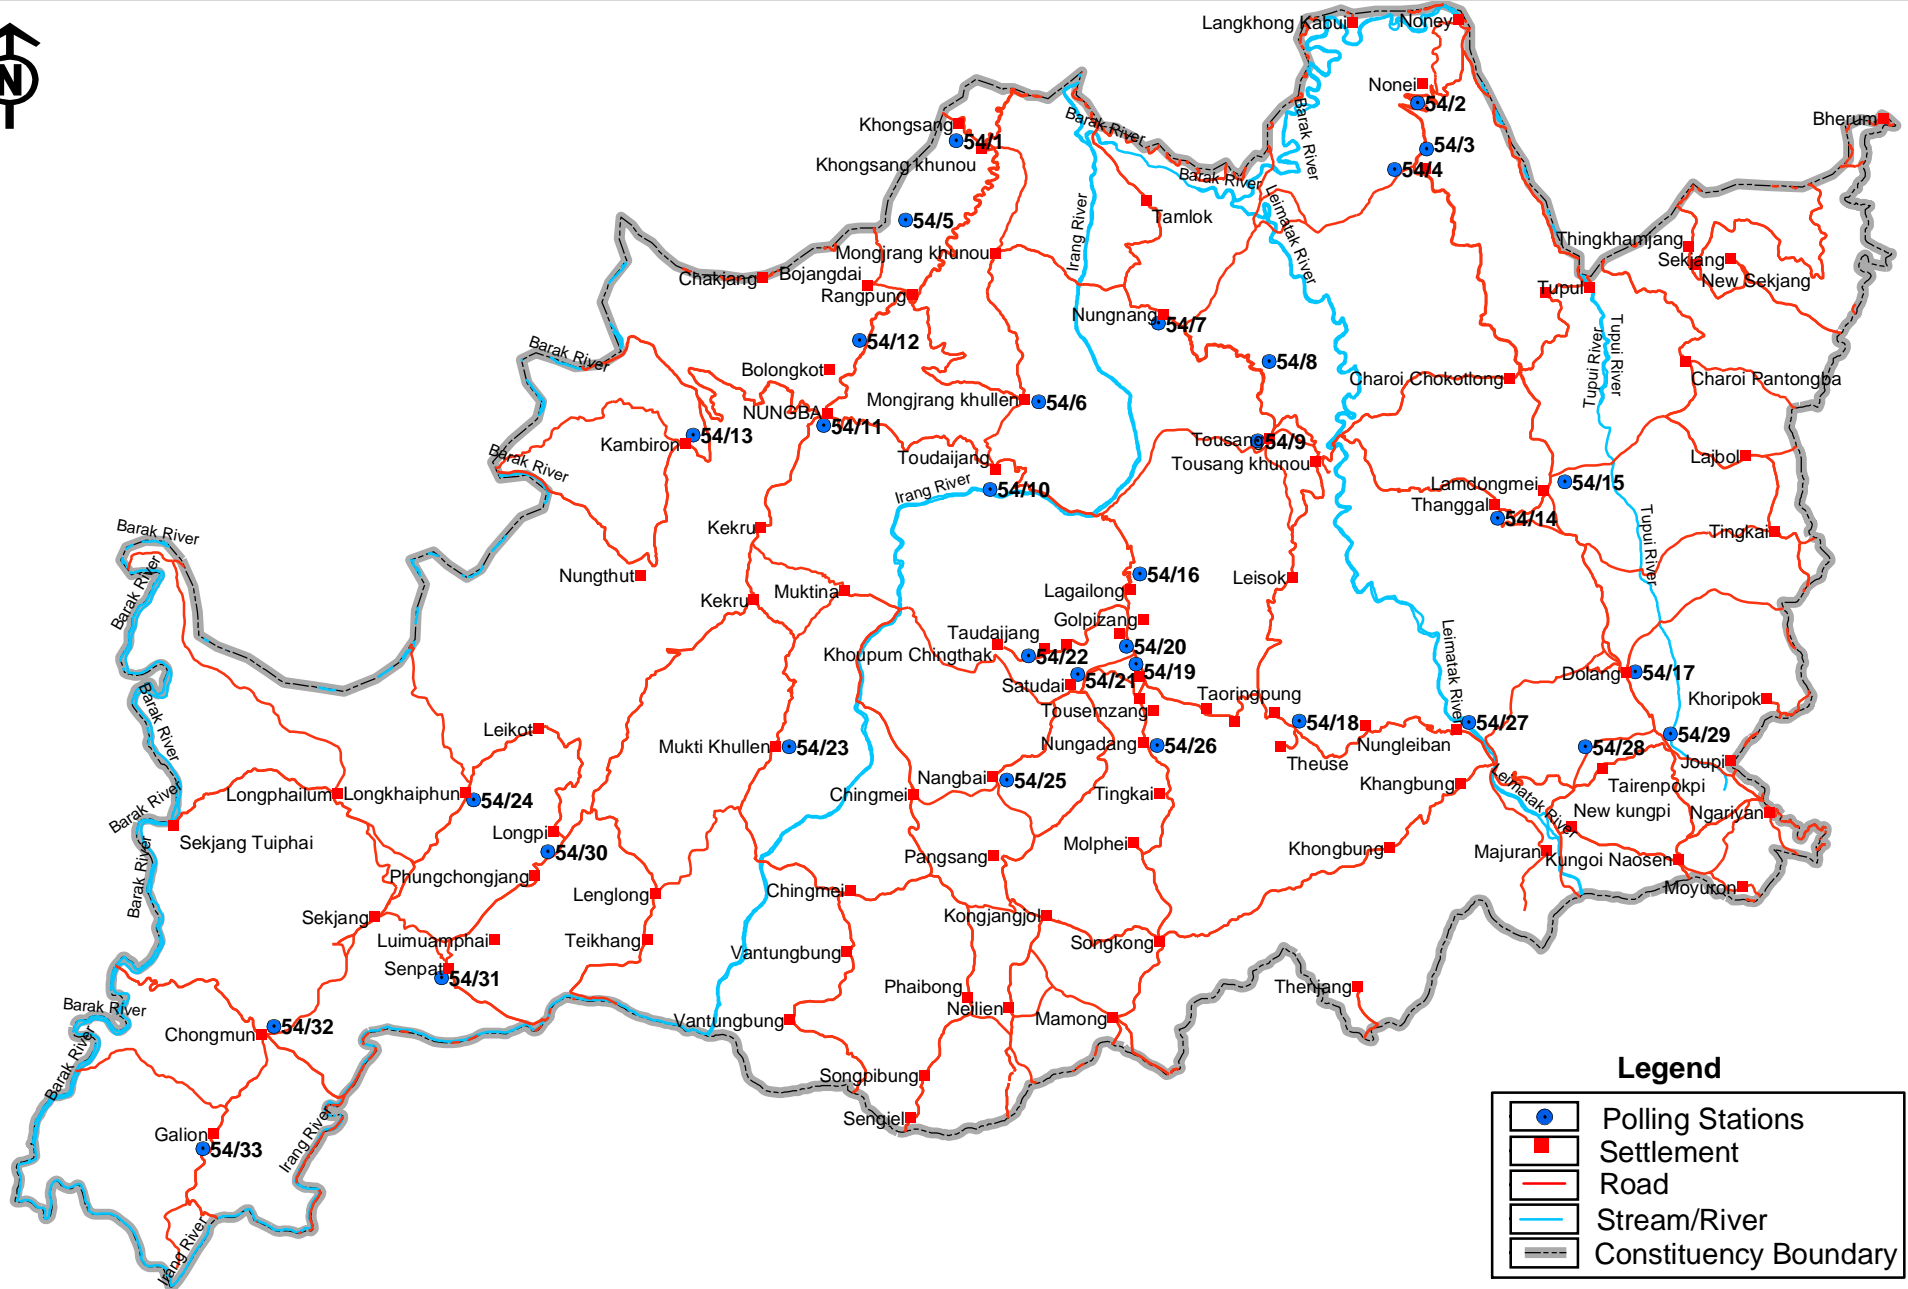

# 54, NUNGBA(ST) ASSEMBLY CONSTITUENCY

## Legend

	Polling Stations
	Settlement
	Road
	Stream/River
	Constituency Boundary