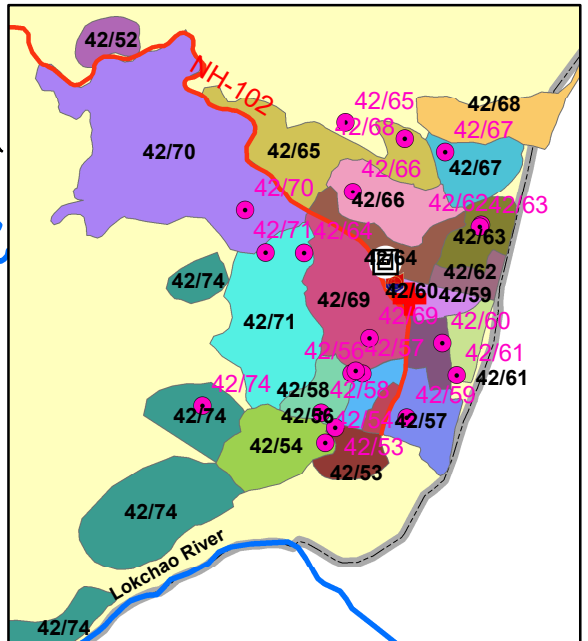

Legend

- Polling Station
- ✚ Health Centre
- ⊕ Police Station
- 🏠 DistrictHQ
- 📍 Sub-DivisionHQ
- River
- National Highway
- Other Roads
- ▭ AC Boundary

Prepared by:
Manipur Remote Sensing
Applications Centre (MARSAC)