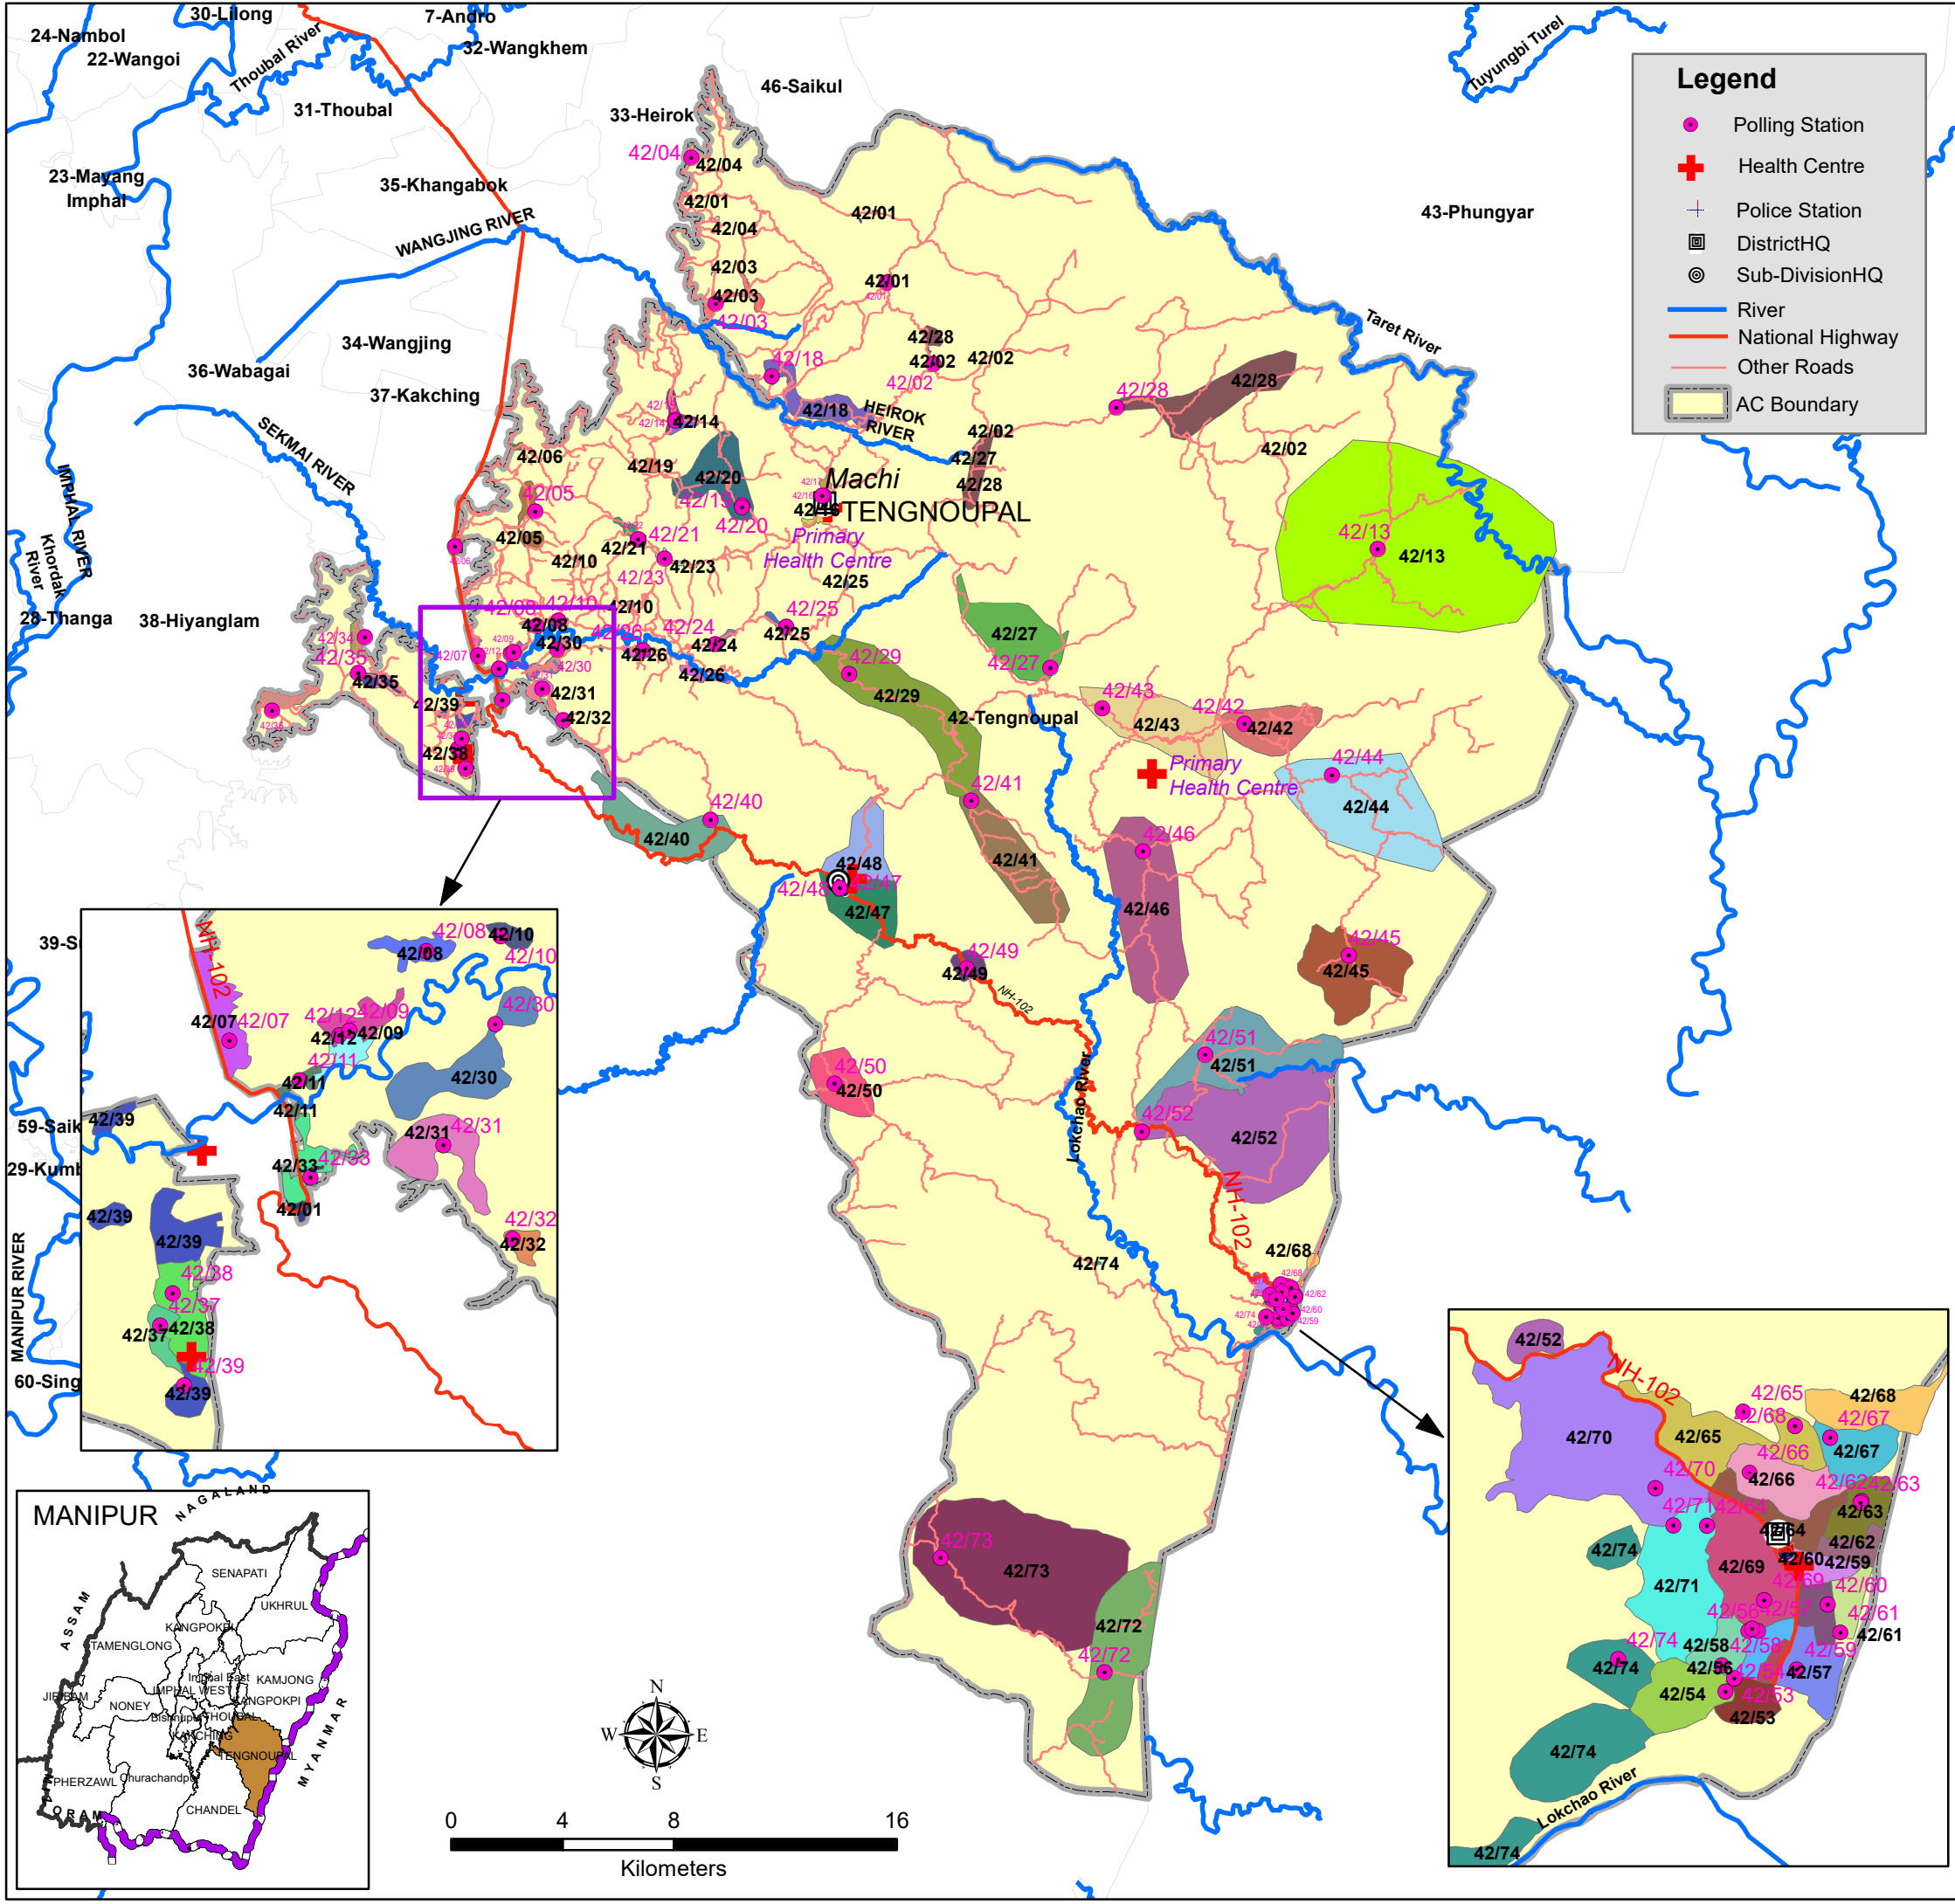

Legend

- Polling Station
- ✚ Health Centre
- ⊕ Police Station
- 🏠 DistrictHQ
- 📍 Sub-DivisionHQ
- River
- National Highway
- Other Roads
- ▭ AC Boundary

Prepared by:
Manipur Remote Sensing
Applications Centre (MARSAC)