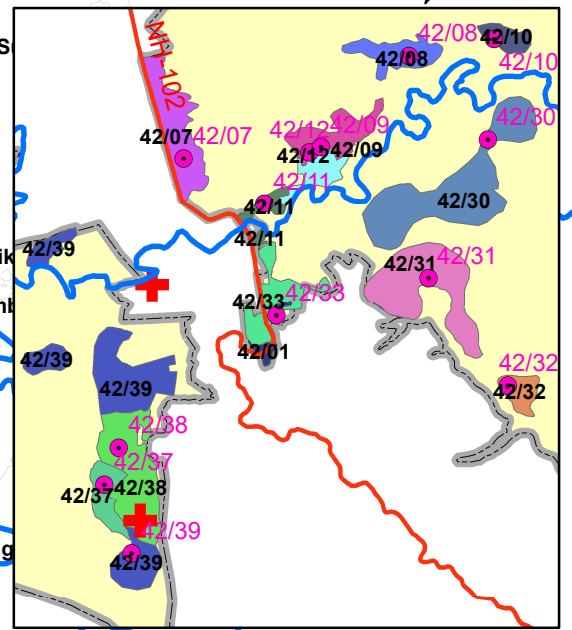

Legend

- Polling Station
- ✚ Health Centre
- ⊕ Police Station
- 🏠 DistrictHQ
- 📍 Sub-DivisionHQ
- River
- National Highway
- Other Roads
- ▭ AC Boundary

Prepared by:
Manipur Remote Sensing
Applications Centre (MARSAC)