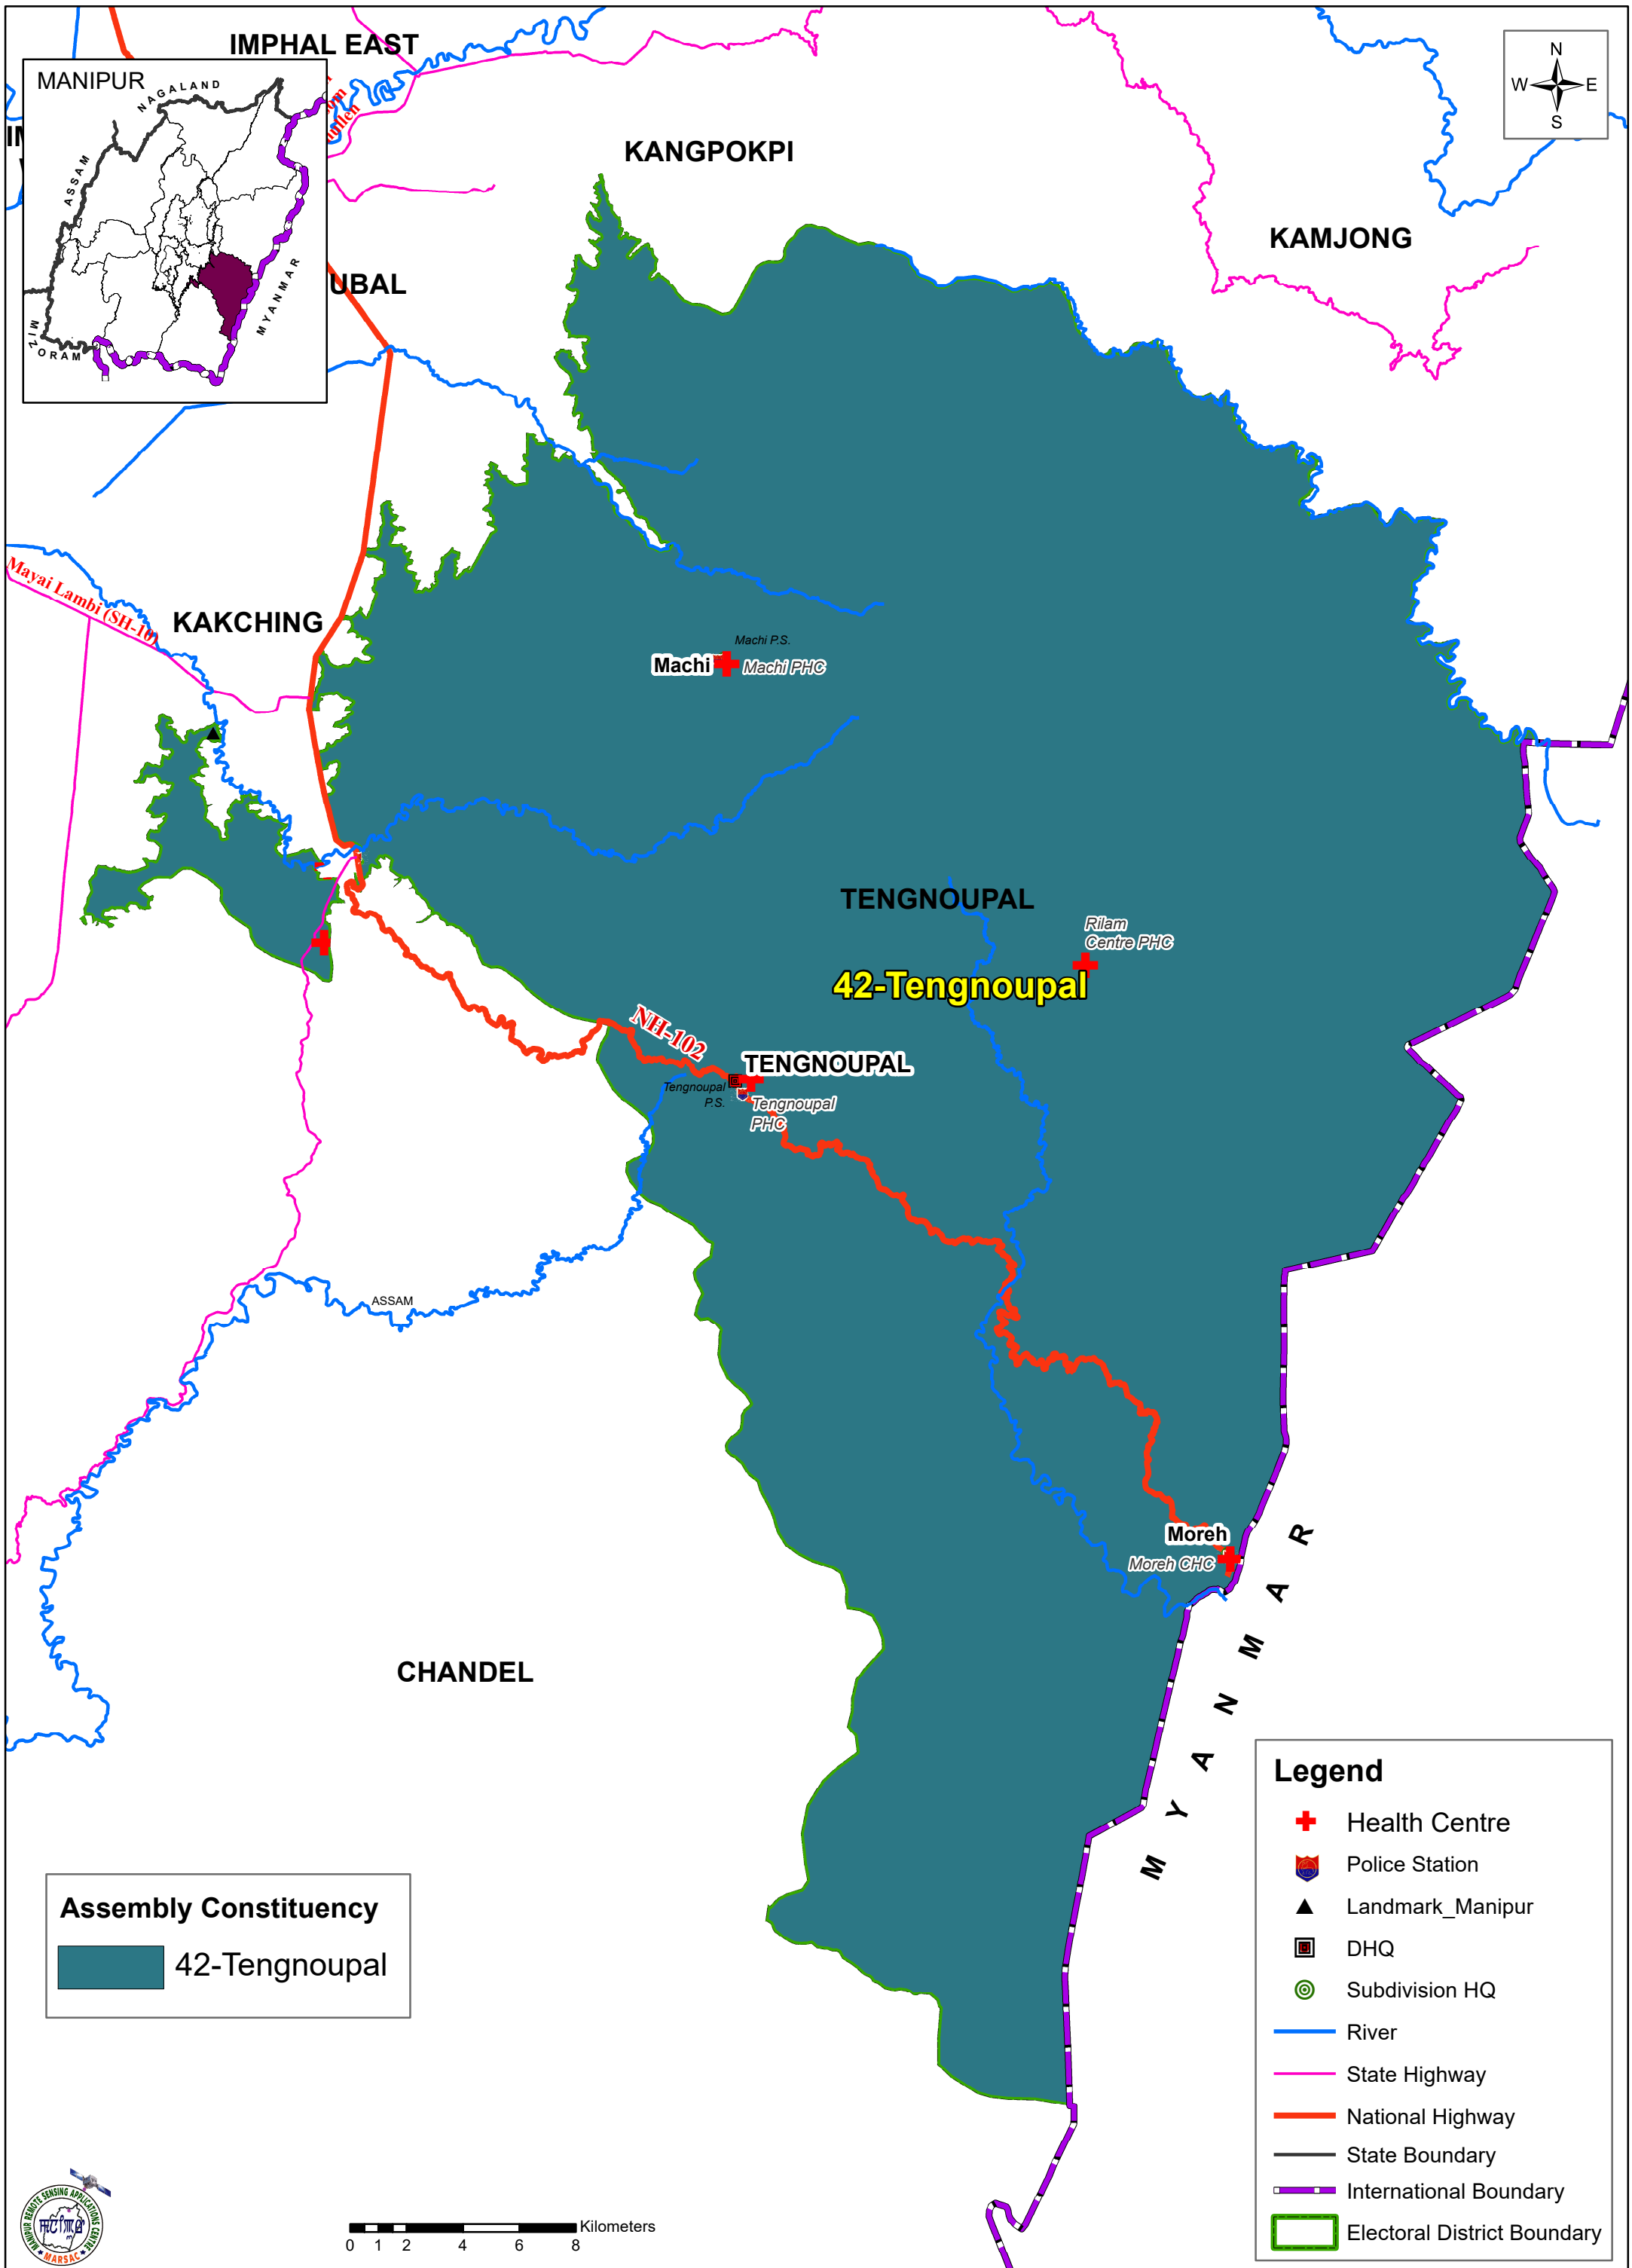

TENGNOUPAL DISTRICT ELECTORAL MAP

Assembly Constituency
 42-Tengenoupal

Legend

- + Health Centre
- Police Station
- ▲ Landmark_Manipur
- DHQ
- ◎ Subdivision HQ
- River
- State Highway
- National Highway
- State Boundary
- - - International Boundary
- Electoral District Boundary

0 1 2 4 6 8 Kilometers